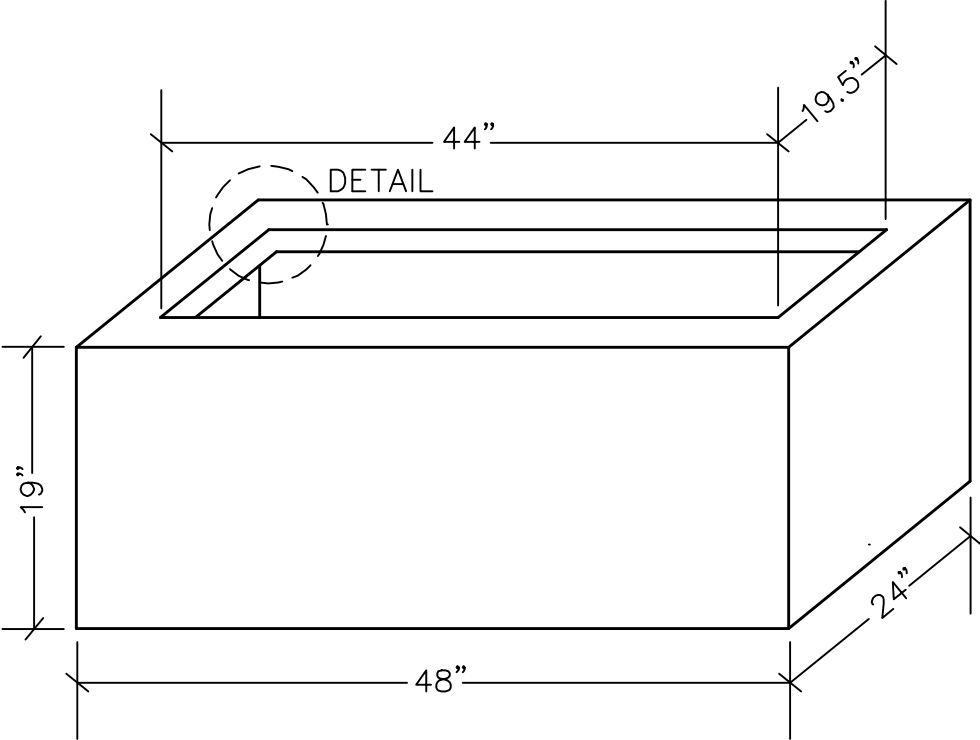

CANNON PLANTER  
MODEL NUMBER 1CA-482419

DETAIL